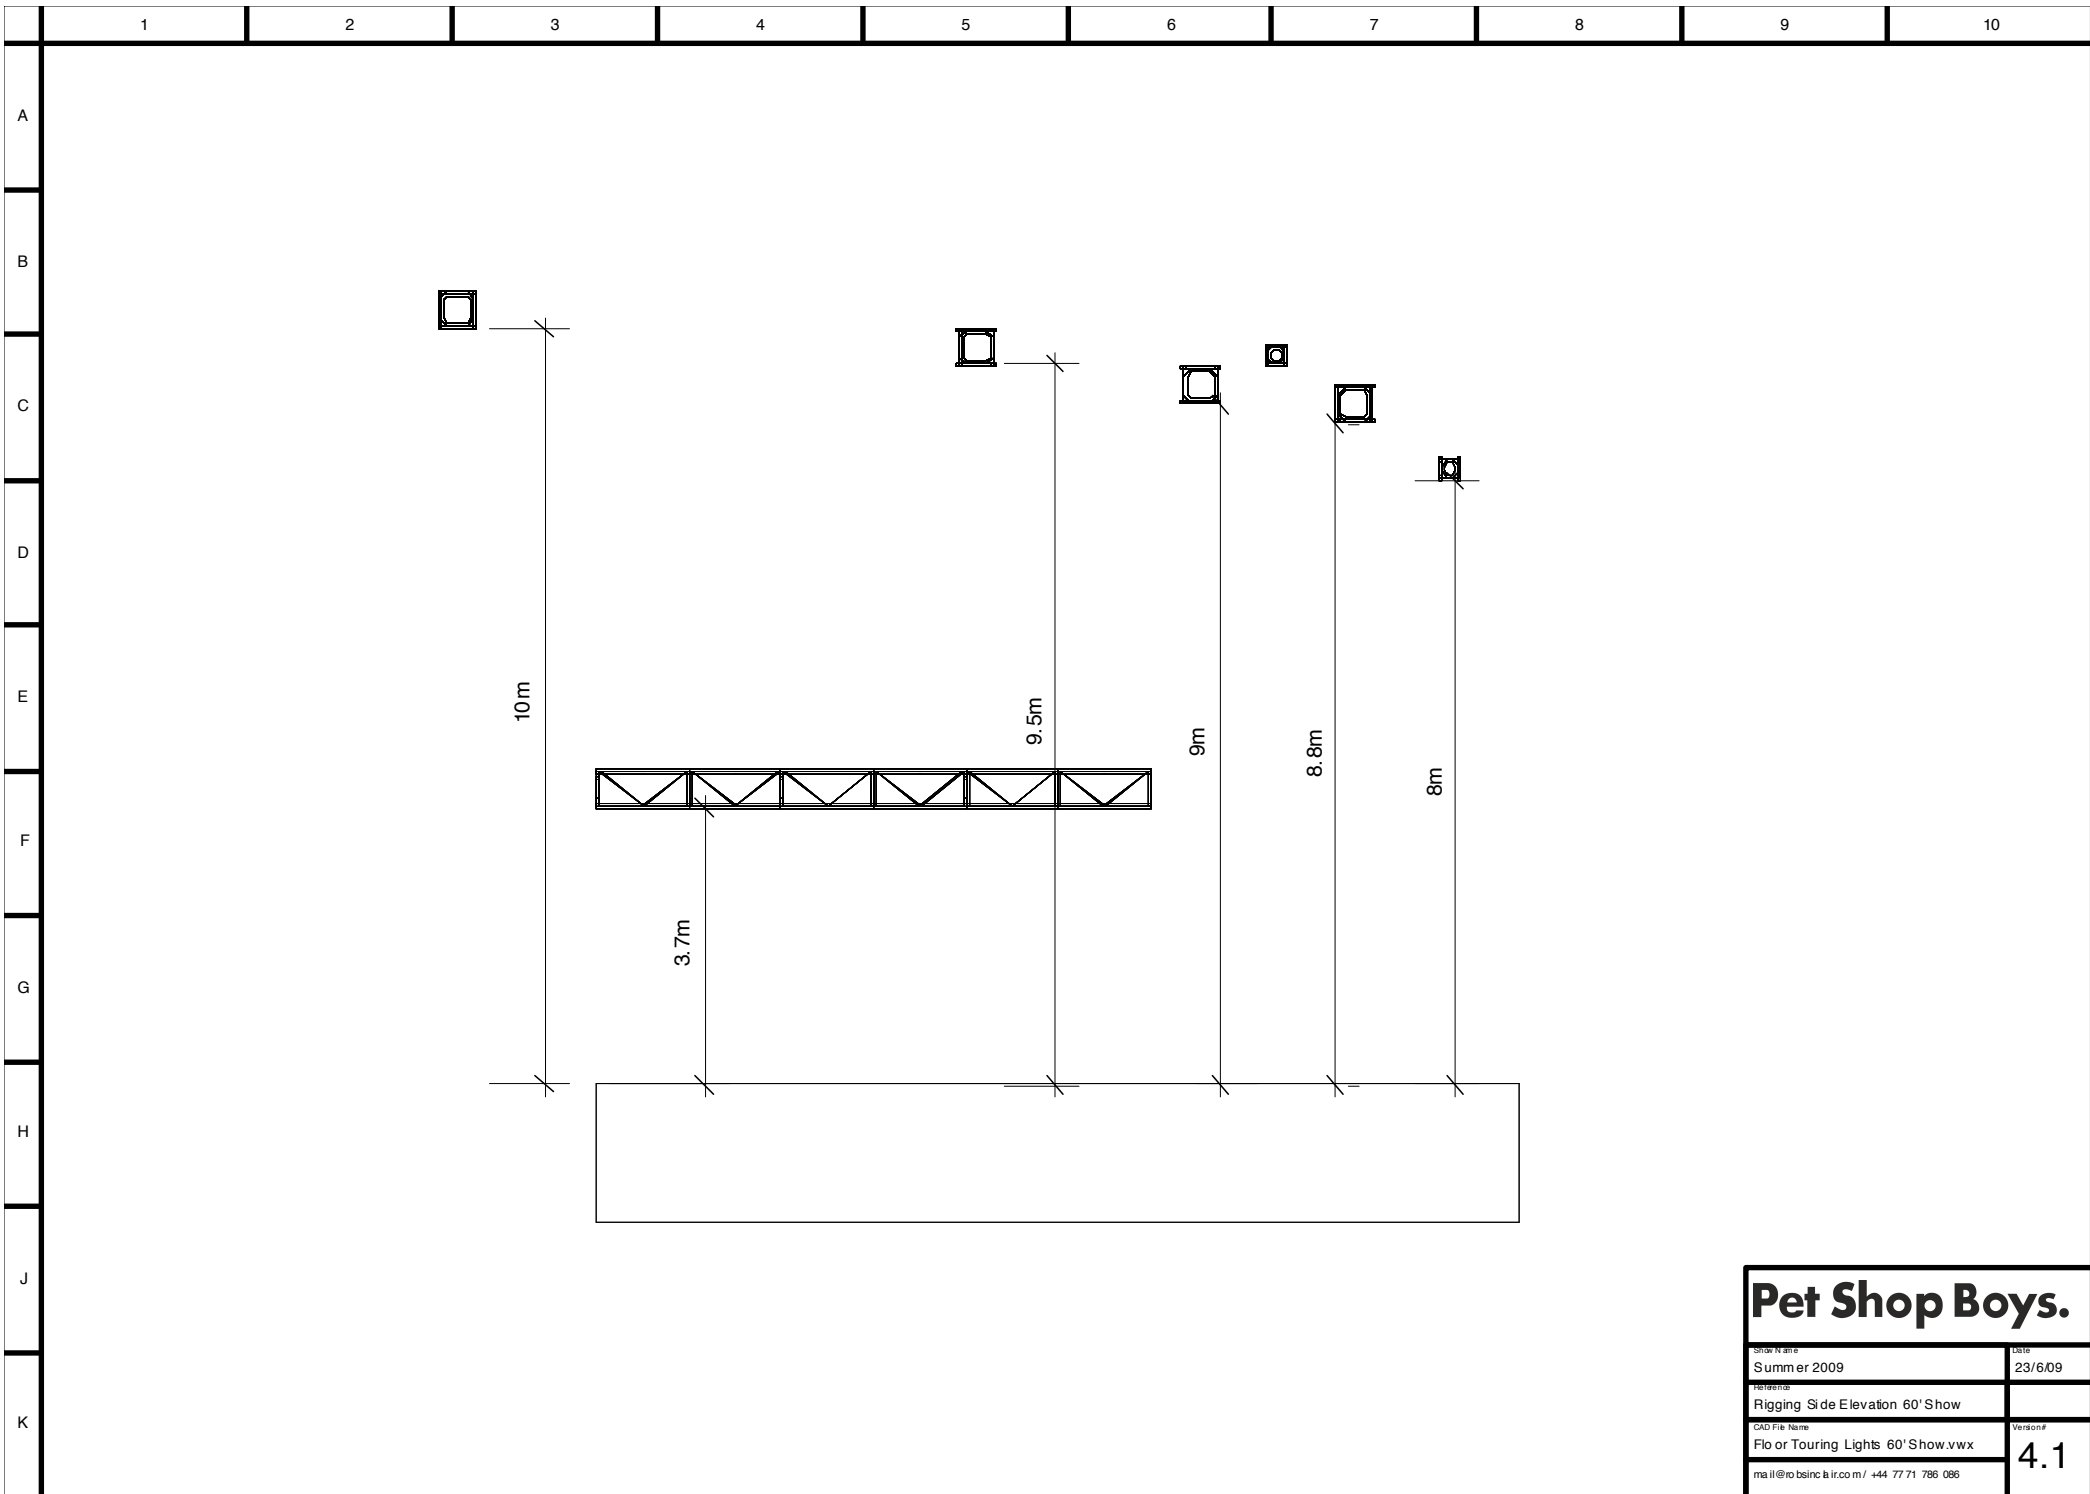

| | |
|---|-----------------|
| Pet Shop Boys. | |
| Show Name Summer 2009 | Date 23/6/09 |
| Reference Rigging Side Elevation 60' Show | |
| CAD File Name Flo or Touring Lights 60' Show.vwx | Version# 4.1 |
| mail@robsinc.la.fr.com / +44 77 71 786 086 | |