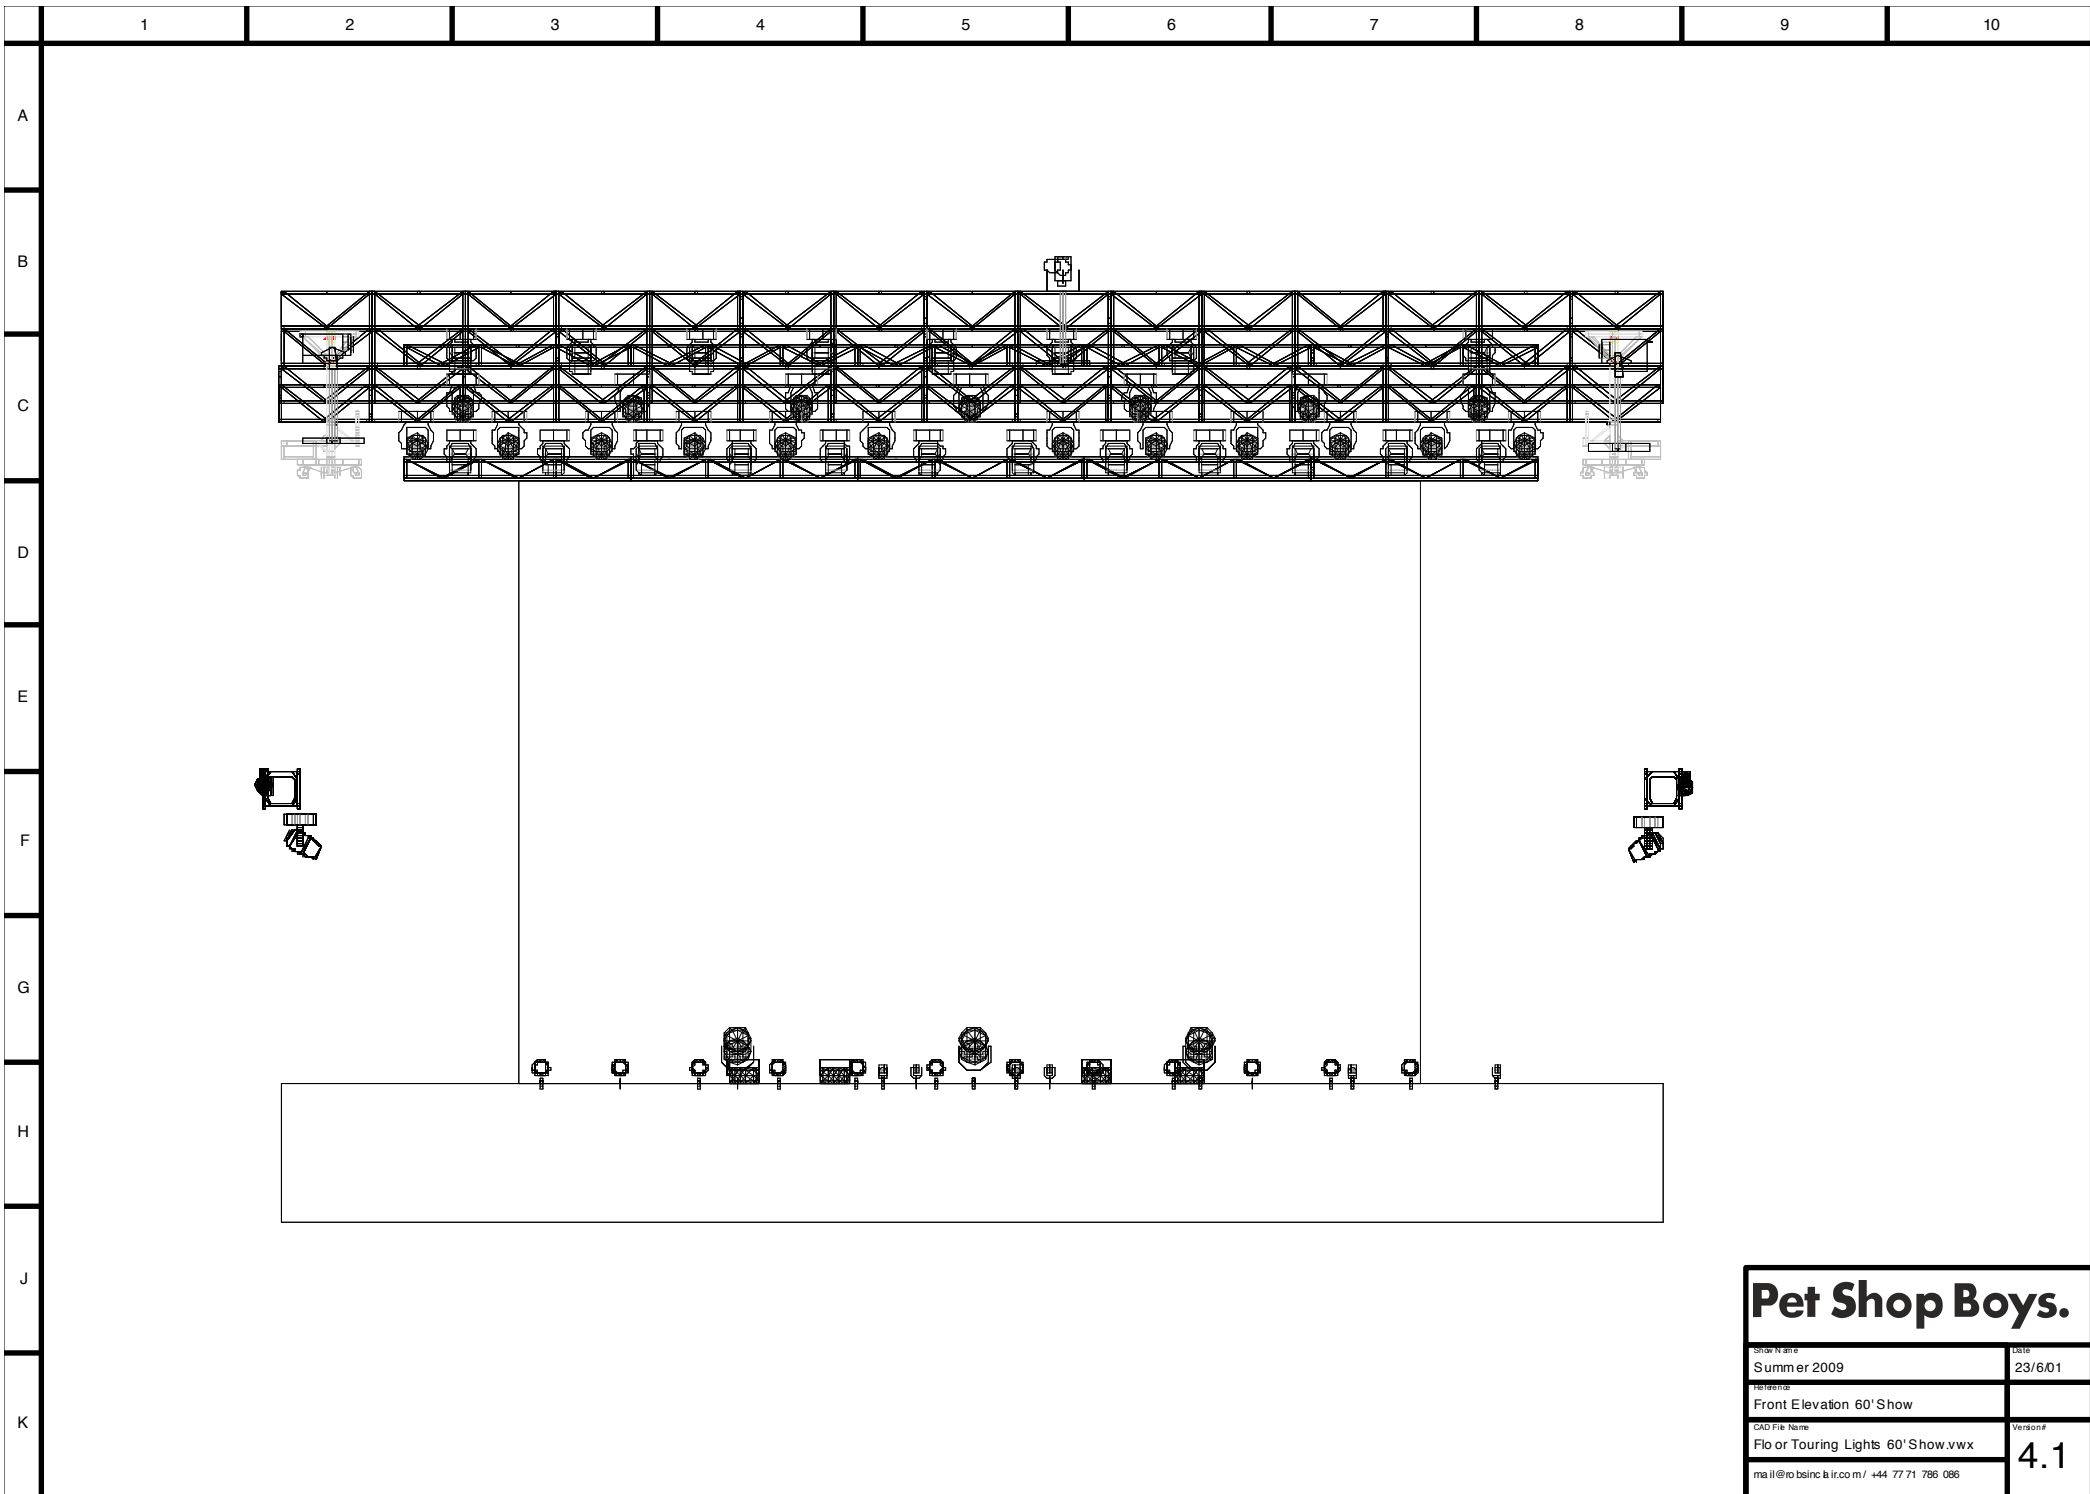

| | |
|---|-----------------|
| Pet Shop Boys. | |
| Show Name Summer 2009 | Date 23/6/09 |
| Reference Rigging Side Elevation 60' Show | |
| CAD File Name Flo or Touring Lights 60' Show.vwx | Version# 4.1 |
| mail@robsinc.la.fr.com / +44 77 71 786 086 | |