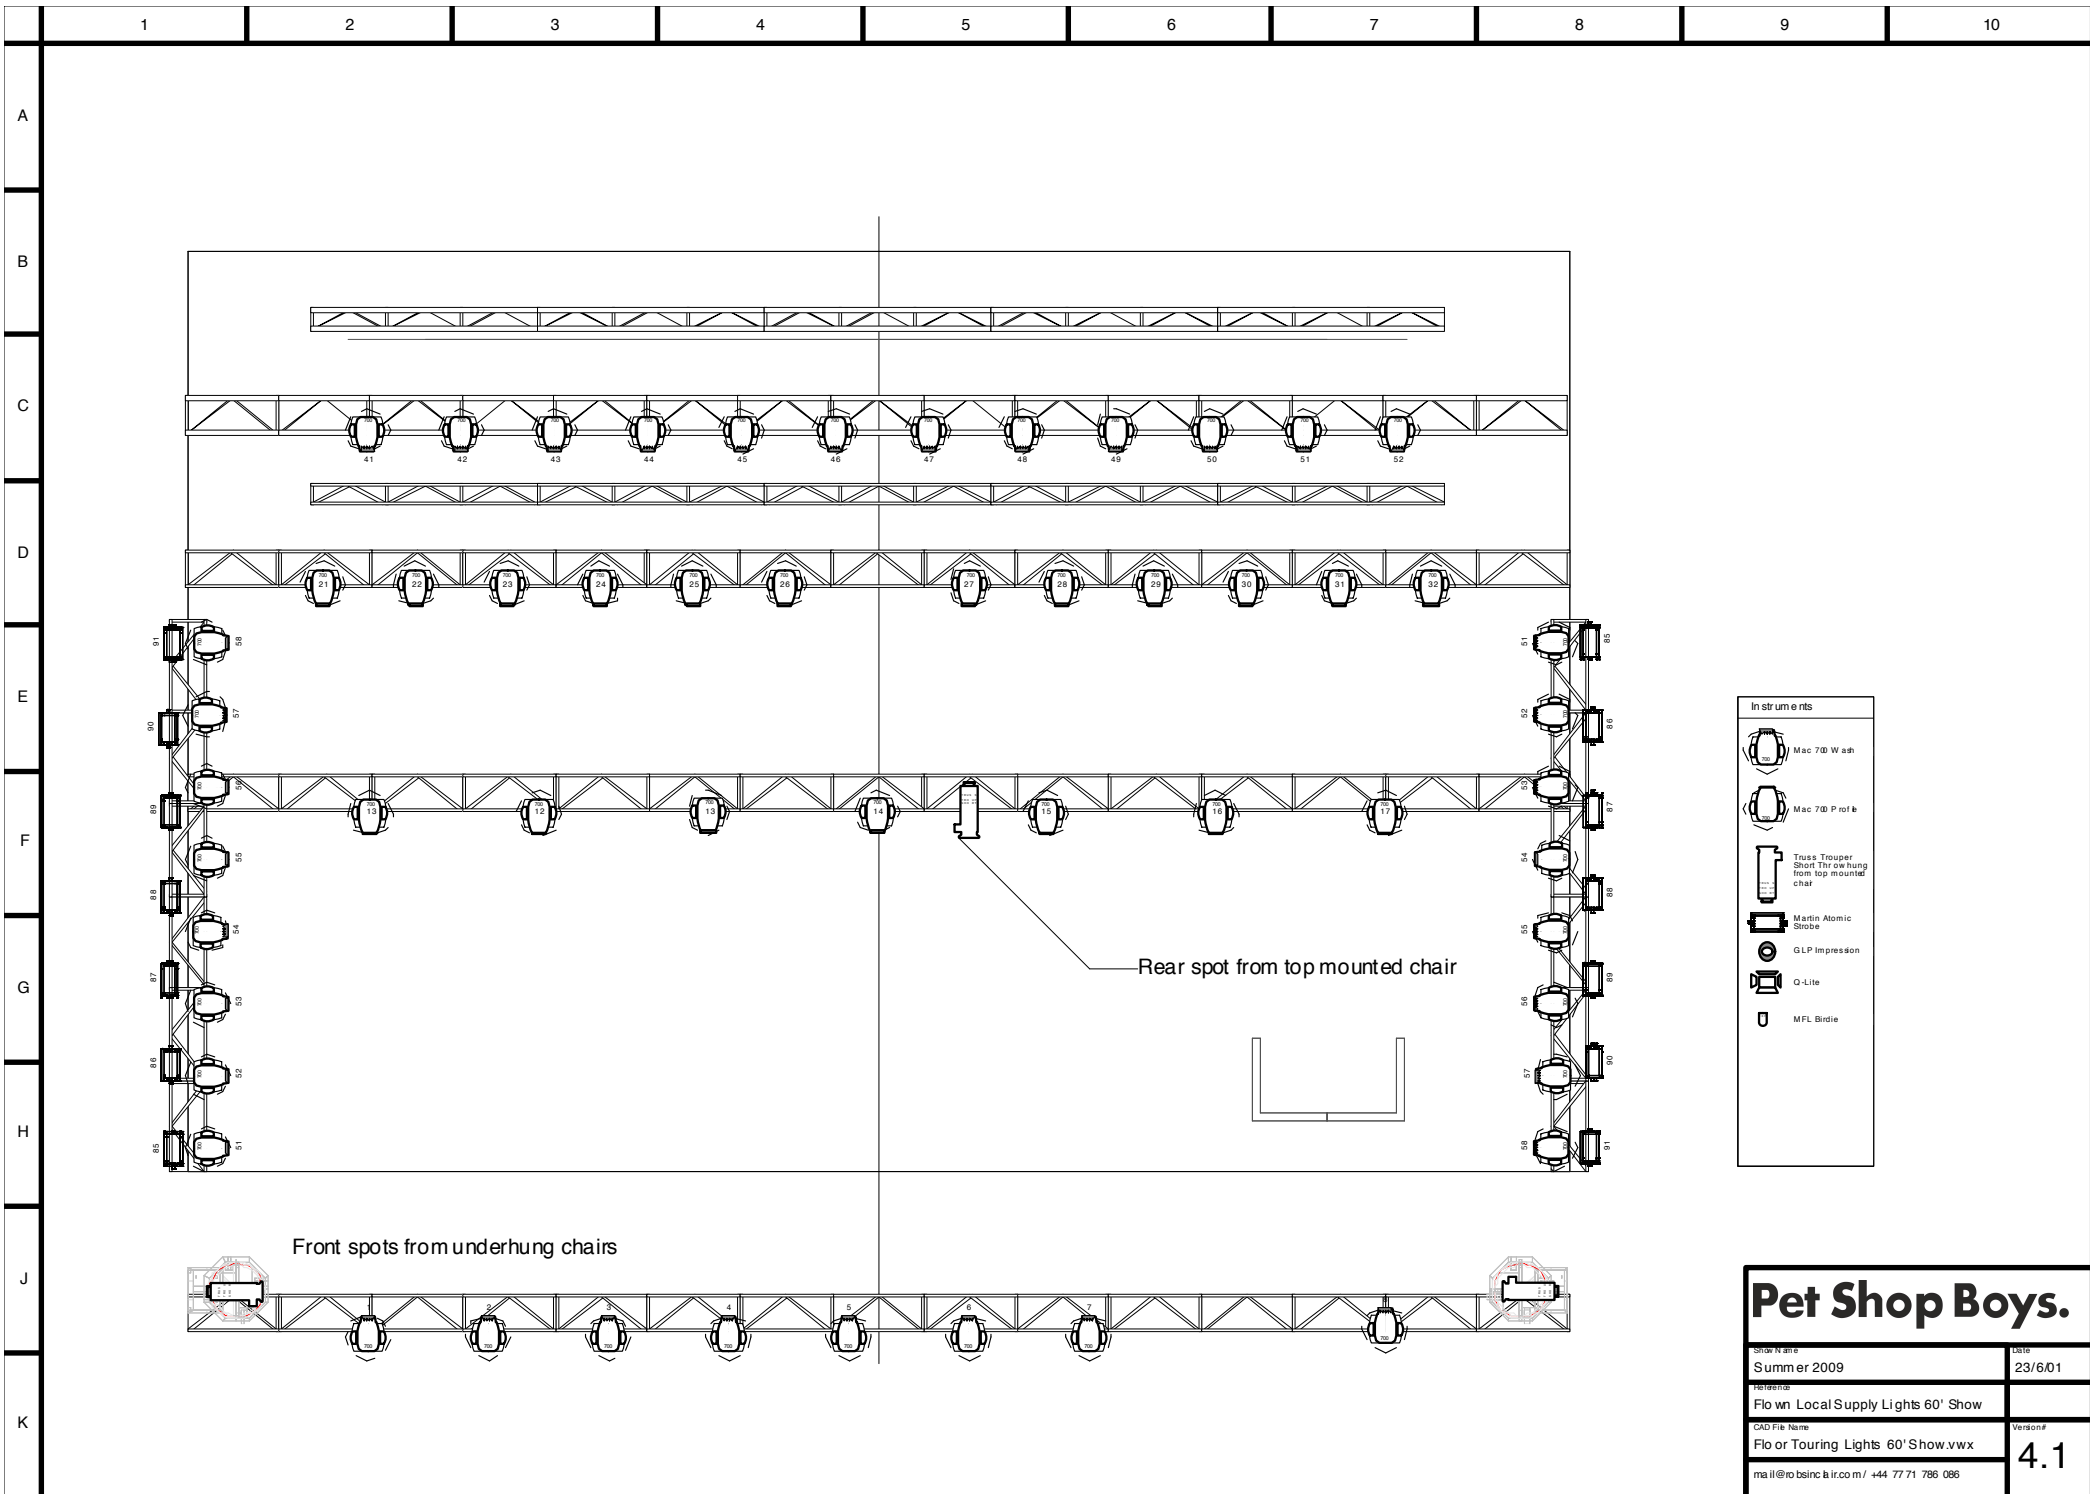

| | |
|---|-----------------|
| Pet Shop Boys. | |
| Show Name Summer 2009 | Date 23/6/09 |
| Reference Rigging Side Elevation 60' Show | |
| CAD File Name Flo or Touring Lights 60' Show.vwx | Version# 4.1 |
| mail@robsinc.la.fr.com / +44 77 71 786 086 | |

| | |
|---|-----------------|
| Pet Shop Boys. | |
| Show Name Summer 2009 | Date 23/6/01 |
| Reference Front Elevation 60' Show | |
| CAD File Name Flo or Touring Lights 60' Show.vwx | Version# 4.1 |
| mail@robsinc.la.ir.co.m/ 444 77 71 786 086 | |

Front spots from underhung chairs

Rear spot from top mounted chair

Pet Shop Boys.

| | |
|--|----------|
| Show Name | Date |
| Summer 2009 | 23/6/01 |
| Artist | |
| Floor Local Supply Lights 60' Show | |
| CAD File Name | Version# |
| Flo or Touring Lights 60' Show.vwx | 4.1 |
| mail@robsinc.la.ir.com / +44 77 71 786 086 | |